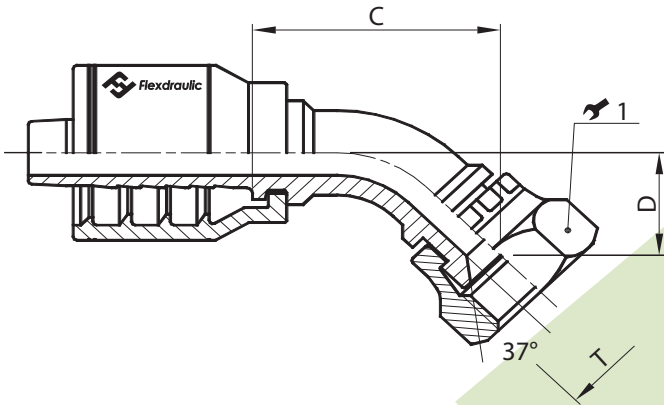

**JIC**
**JIC 37° Female Swivel - 45° Elbow**

Part #	Hose I.D.		JIC 37° (T)		Cutoff (C)	Drop (D)	Wrench	
	Inch	Size	Size	Thread	Inch	Inch	1 (Inch) ↗ 1 (mm)	
A04-684	1/4"	-04	04	7/16" - 20	1.42"	0.55"	9/16"	-
A04-685	1/4"	-04	05	1/2" - 20	1.63"	0.59"	1 1/16"	17
A06-686	3/8"	-06	06	9/16" - 18	1.75"	0.45"	1 1/16"	-
A06-688	3/8"	-06	08	3/4" - 16	1.36"	0.59"	7/8"	-
A08-688	1/2"	-08	08	3/4" - 16	1.70"	0.54"	7/8"	-
A08-690	1/2"	-08	10	7/8" - 14	2.19"	0.75"	1 1/16"	27
A10-690	5/8"	-10	10	7/8" - 14	2.46"	0.94"	1 1/16"	27
A10-692	5/8"	-10	12	1 1/16" - 12	2.38"	1.14"	1 1/4"	32
A12-692	3/4"	-12	12	1 1/16" - 12	2.76"	1.11"	1 1/4"	32
A12-696	3/4"	-12	16	1 5/16" - 12	2.64"	1.18"	1 1/2"	38
A16-696	1"	-16	16	1 5/16" - 12	3.29"	1.26"	1 1/2"	38

One Piece Bite The Wire